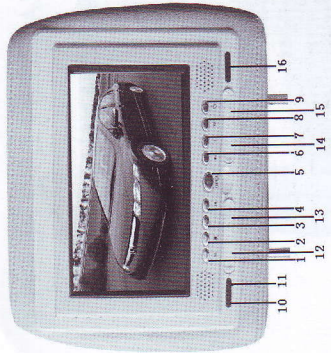

Main body instruction

1. Play/Pause
2. Stop
3. Vol-
4. Previous
5. Eject
6. Next
7. Vol+
8. Menu
9. ON/OFF/AV/TV/DVD
10. Remote window
11. Power light
12. USB
13. SD/MMC/MS
14. Earphone jack
15. Game port
16. IR transmitter

Technical Parameters of Main Body

Display	Color TFT-LCD
Display dimension	7inch(16:9)
Image point	480*3(RGB)*234
Temperature	Use temperature:-10°C~55°C Storage temperature:-30°C~75°C
Backlight	highlight brightness cathode cold fluorescent lamp
Screen brightness	350cd/m2
Video systems	PAL/NTSC auto
Video disc formats	DVD/VCD/CD/CDR/JPEG/MP4/MP3/AVI/DIVX
Image resolving power	≥500lines
Audio SNR	≥900db
Channel separation	≥650db
Audio output	1.8VP-P±20%
Video output	1VP-P±20%
Voltage	DC+12V
Power consumption	about 15W
Net weight	about 1.2Kg
Dimension	28MM*148MM*380MM

*Specifications of the product subject change without prior notice

Remote controller

1. MENU
2. Power
3. Figure keys
4. Subtitle
5. Display time
6. Audio
7. Angle
8. Up
9. Setup
10. Bear left
11. Adown
12. Console
13. Vol-
14. Vol+
15. Search
16. Slow
17. USB SD switch
18. Title
19. Repeat
20. Zoom
21. Pause/Play
22. Bear right
23. Stop
24. Back
25. Speed
26. Prev
27. Next