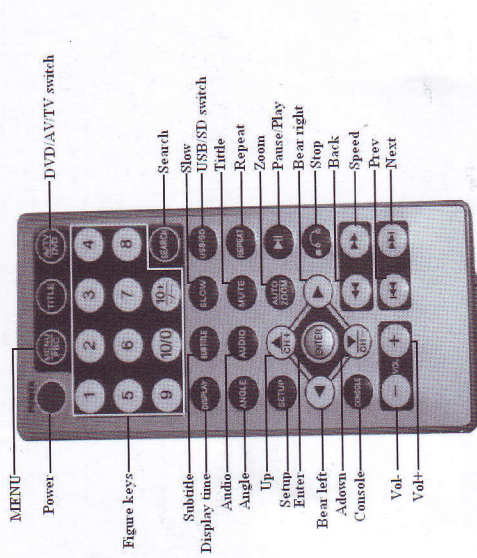

Main body instruction

1. Play/Pause
2. Stop
3. Vol-
4. Previous
5. Eject
6. Next
7. Vol+
8. Menu
9. ON/OFF/AV/TV/DVD
10. Remote window
11. Power light
12. USB
13. SD/MMC/MS
14. Earphone jack
15. Game port
16. IR transmitter

Technical Parameters of Main Body

Display	Color TFT-LCD
Display dimension	7inch(16:9)
Image point	480*3(RGB)*234
Temperature	Use temperature:-10°C~55°C Storage temperature:-30°C~75°C
Backlight	highlight brightness cathode cold fluorescent lamp
Screen brightness	350cd/m2
Video systems	PAL/NTSC auto
Video disc formats	DVD/VCD/CD/CDR/JPEG/MP4/MP3/AVI/DIVX
Image resolving power	≥500lines
Audio SNR	≥900db
Channel separation	≥650db
Audio output	1.8VP-P±20%
Video output	1VP-P±20%
Voltage	DC+12V
Power consumption	about 15W
Net weight	about 1.2Kg
Dimension	28MM*148MM*380MM

*Specifications of the product subject change without prior notice

Remote controller

1. MENU
2. Power
3. Figure keys
4. Subtitle
5. Display time
6. Audio
7. Angle
8. Up
9. Setup
10. Bear left
11. Adown
12. Console
13. Vol-
14. Vol+
15. Search
16. Slow
17. USB SD switch
18. Title
19. Repeat
20. Zoom
21. Pause/Play
22. Bear right
23. Stop
24. Back
25. Speed
26. Prev
27. Next