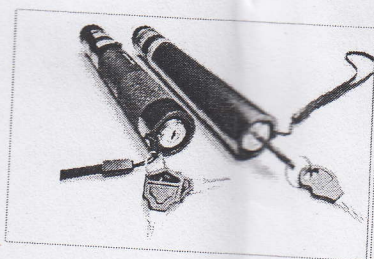

Product Specification

★ Figures: single beam(Adjustable focal + All over the sky effect)+With a lock switch

1)Size: $\varnothing 23 \times 153 \text{mm}$

2)Single beam: Star instruction at light, Outdoor instruction, Building instruction, Museum instruction, Long distance instruction etc.It works both for day and light.

3)Star sky: amusement

★ Range: more than 5000m

Laser/Wavelength:650nm/(Red laser)

Power:100mW

Batteries: 18650# OR 16530, 3.7V,rechargeable batteries

Package: EVA+White paper box

Application: Instruction (such as disco, teaching, presentations, sky and so on.)

★ Remark:

1.Do not look into the aperture of the laser beam, and do not aim into eye!

2.Do not take apart by yourself to avoid any harm!

3.Keep out of reach of children!

with safety key switch

Rechargeable Battery