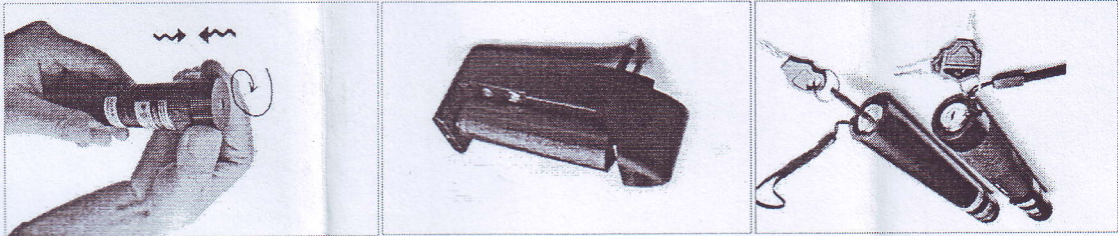

Product Specification

★ Figures: single beam(Adjustable focal + All over the sky effect)+With a lock switch

1)Size: $\varnothing 23 \times 153 \text{mm}$

2)Single beam: Star instruction at light, Outdoor instruction, Building instruction,

Museum instruction, Long distance instruction etc. It works both for day and light.

3)Star sky: amusement

★ Range: more than 500m

Laser/Wavelength: 532nm/(Green laser)

Power: 20mW

Batteries: 18650# OR 16530, 3.7V, rechargeable batteries

Package: EVA+White paper box

Application: Instruction (such as disco, teaching, presentations, sky and so on.)

★ Remark:

1. Do not look into the aperture of the laser beam, and do not aim into eye!

2. Do not take apart by yourself to avoid any harm!

3. Keep out of reach of children!

with safety key switch

Rechargeable Battery

By rotating, focus can be adjust