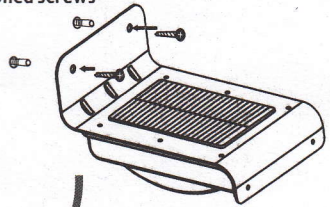

Operating manual

To use the supplied key pin to unlock the light system

Then screw on the wall by the supplied screws

①
Step1:Charging under sun
in daytime around 7 hours

②
Step2:Dim light in dark/at night
Auto night sensor

Step4:People move away, turn
to dim light again to save power

③
Step3:Bright light at night when
people come close auto bright

④