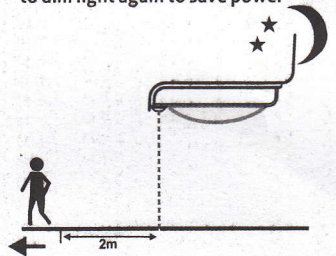

Step4:People move away, turn
to dim light again to save power