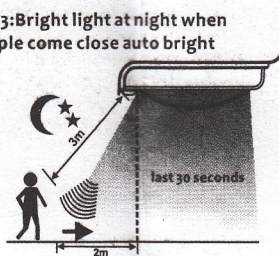

Operating manual

To use the supplied key pin to unlock the light system

Then screw on the wall by the supplied screws

①
Step1:Charging under sun
in daytime around 7 hours

②
Step2:Dim light in dark/at night
Auto night sensor

Step4:People move away, turn
to dim light again to save power

③
Step3:Bright light at night when
people come close auto bright

④