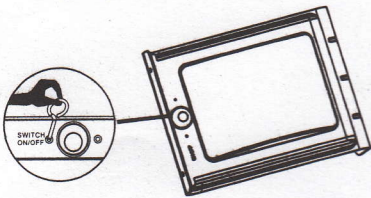

Operating manual

To use the supplied key pin to unlock the light system

Then screw on the wall by the supplied screws

①
Step1:Charging under sun
in daytime around 7 hours

②
Step2:Dim light in dark/at night
Auto night sensor

Step4:People move away, turn
to dim light again to save power

③
Step3:Bright light at night when
people come close auto bright

④