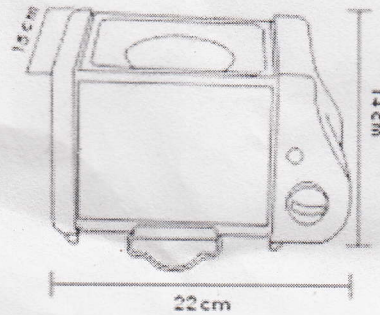

Multi-function mini Electric Oven/Toaster Oven

1) This product has a small and exquisite shape. It is easy to remove and can make breakfast ready in several minutes.

2) Removable glass handle is more practical. Stainless steel heating tube. Can heat equality use for long life.

3) 15 minutes time. Auto ring reminder. Simple to operate, safe and convenient.

4) A frying pan in top for frying eggs, hot dogs; Baking grill for baking bread

5) Heating by stainless electric tube in top

size: 22x15x14cm

Capacity: 5L