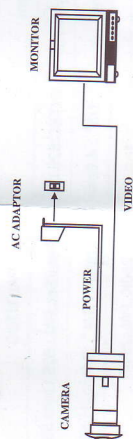

CONNECTORS AND CONTROLS

1. One monitor system with one camera.