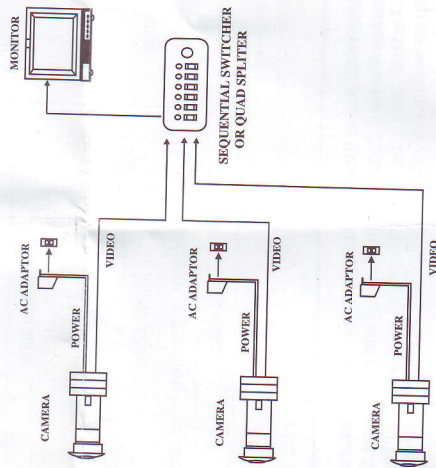

Technical parameters

Image Sensor	1/3" 1/4" SONY CCD	1/3" 1/4" SHARP CCD
Signal System	PAL/NTSC	
Scanning System	NTSC:525 Lines, 60 Field/Sec; PAL: 625 Lines 50 Field/Sec	
Scanning Area	1/3" : 4.9mm(H)x3.7mm(V) ; 1/4" : 3.6mm(H)x2.7mm(V)	
Effective Pixels Number	NTSC:250K PAL:290K	
Horizontal Resolution	480 TV Lines	420 TV Lines
Video Output Level	1Vp-p 75ohm, Negative	
Gamma Characteristic	0.45	
S/N Ratio	More than 48dB	
Minimum Illumination	0.2 Lux	
White Balance	Auto	
Supplied Voltage	DC 12V	
Electronic Shutter	PAL: 1/50~1/100,000s ; NTSC:1/60~1/100,000s	
Operation Temperature	-10C~+50C	
Storage Temperature	-20C~+60C	

CONNECTORS AND CONTROLS

1. One monitor system with one camera.

2. One monitor system with two or more cameras.

SUPER-MINI COLOR CCD CAMERA

Manual