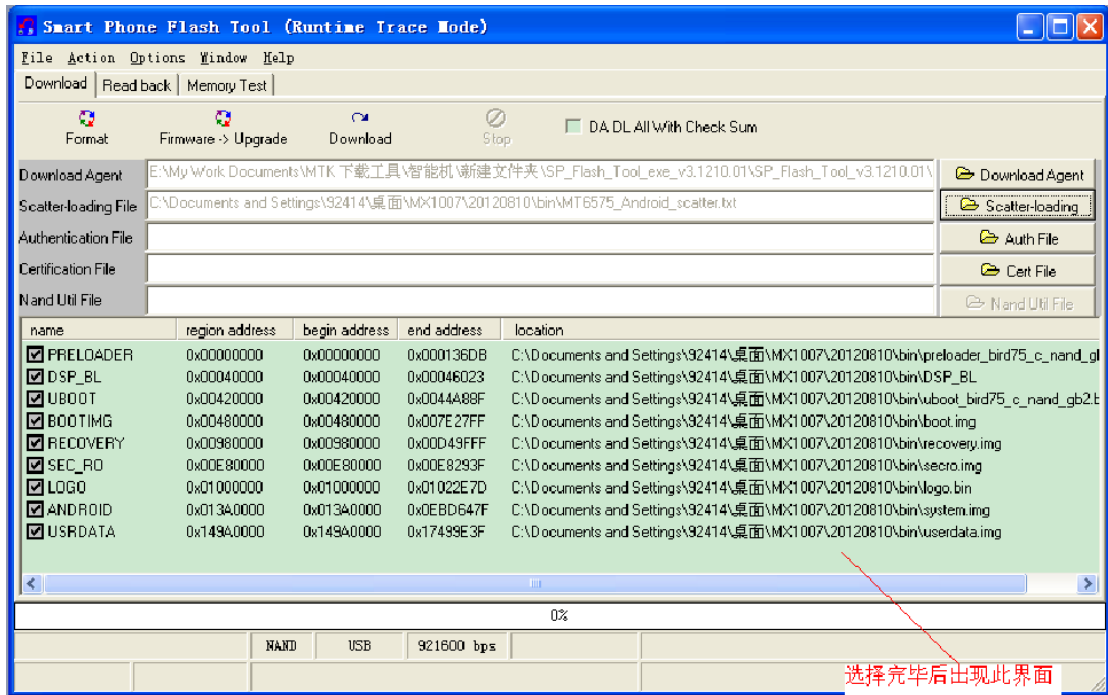

1. Unpack “SP_Flash_Tool_v3.1224.01” run “Flash_tool.exe”

2. click “scatter-loading”

4.

5.

6 Connect powered off Phone and PC

7.

9.Finish

The screenshot shows the 'Smart Phone Flash Tool (Runtime Trace Mode)' interface. A 'Firmware Upgr...' dialog box is overlaid on the main window, featuring a large green progress ring. The main window displays a list of components to be flashed, with checkboxes for each. A progress bar at the bottom indicates the current status of the flashing process.

name	region address	begin address	end address	file path
<input checked="" type="checkbox"/> PRELOADER	0x00000000	0x00000000	0x0001360	C:\Documents and Settings\92414\桌面\MT6575\bin\preloader_bird75_c_nand_g
<input checked="" type="checkbox"/> DSP_BL	0x00040000	0x00040000	0x0004600	C:\Documents and Settings\92414\桌面\MT6575\bin\dsp_bl
<input checked="" type="checkbox"/> UBOOT	0x00420000	0x00420000	0x0044A80	C:\Documents and Settings\92414\桌面\MT6575\bin\uboot_bird75_c_nand_gb2.t
<input checked="" type="checkbox"/> BOOTIMG	0x00480000	0x00480000	0x007E270	C:\Documents and Settings\92414\桌面\MT6575\bin\boot.img
<input checked="" type="checkbox"/> RECOVERY	0x00980000	0x00980000	0x00D49F0	C:\Documents and Settings\92414\桌面\MT6575\bin\recovery.img
<input checked="" type="checkbox"/> SEC_RO	0x00E80000	0x00E80000	0x00E8293F	C:\Documents and Settings\92414\桌面\MT6575\bin\secro.img
<input checked="" type="checkbox"/> LOGO	0x01000000	0x01000000	0x01022E7D	C:\Documents and Settings\92414\桌面\MT6575\bin\logo.bin
<input checked="" type="checkbox"/> ANDROID	0x013A0000	0x013A0000	0x0EBD647F	C:\Documents and Settings\92414\桌面\MT6575\bin\system.img
<input checked="" type="checkbox"/> USRDATA	0x149A0000	0x149A0000	0x17499E3F	C:\Documents and Settings\92414\桌面\MT6575\bin\userdata.img