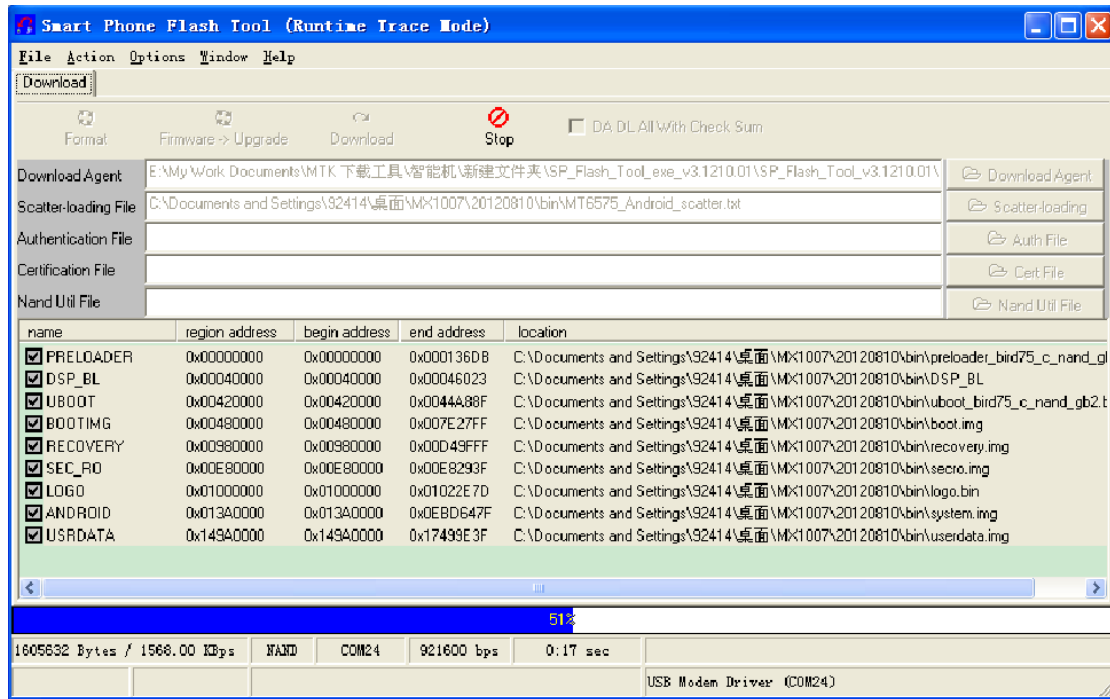

1. Unpack “SP_Flash_Tool_v3.1224.01” run “Flash_tool.exe”

2. click “scatter-loading”

4.

5.

6 Connect powered off Phone and PC

7.

9.Finish

The screenshot shows the 'Smart Phone Flash Tool (Runtime Trace Mode)' interface. A 'Firmware Upgr...' dialog box is overlaid on the main window, featuring a large green progress ring. The main window displays a list of components to be flashed, with checkboxes for each. A progress bar at the bottom indicates the current status of the flashing process.

name	region address	begin address	end address	file path
<input checked="" type="checkbox"/> PRELOADER	0x00000000	0x00000000	0x0001360	C:\Documents and Settings\92414\桌面\MT6575\bin\preloader_bird75_c_nand_g
<input checked="" type="checkbox"/> DSP_BL	0x00040000	0x00040000	0x0004600	C:\Documents and Settings\92414\桌面\MT6575\bin\dsp_bl
<input checked="" type="checkbox"/> UBOOT	0x00420000	0x00420000	0x0044A80	C:\Documents and Settings\92414\桌面\MT6575\bin\uboot_bird75_c_nand_gb2.t
<input checked="" type="checkbox"/> BOOTIMG	0x00480000	0x00480000	0x007E270	C:\Documents and Settings\92414\桌面\MT6575\bin\boot.img
<input checked="" type="checkbox"/> RECOVERY	0x00980000	0x00980000	0x00D49F0	C:\Documents and Settings\92414\桌面\MT6575\bin\recovery.img
<input checked="" type="checkbox"/> SEC_RO	0x00E80000	0x00E80000	0x00E8293F	C:\Documents and Settings\92414\桌面\MT6575\bin\secro.img
<input checked="" type="checkbox"/> LOGO	0x01000000	0x01000000	0x01022E7D	C:\Documents and Settings\92414\桌面\MT6575\bin\logo.bin
<input checked="" type="checkbox"/> ANDROID	0x013A0000	0x013A0000	0x0EBD647F	C:\Documents and Settings\92414\桌面\MT6575\bin\system.img
<input checked="" type="checkbox"/> USRDATA	0x149A0000	0x149A0000	0x17499E3F	C:\Documents and Settings\92414\桌面\MT6575\bin\userdata.img