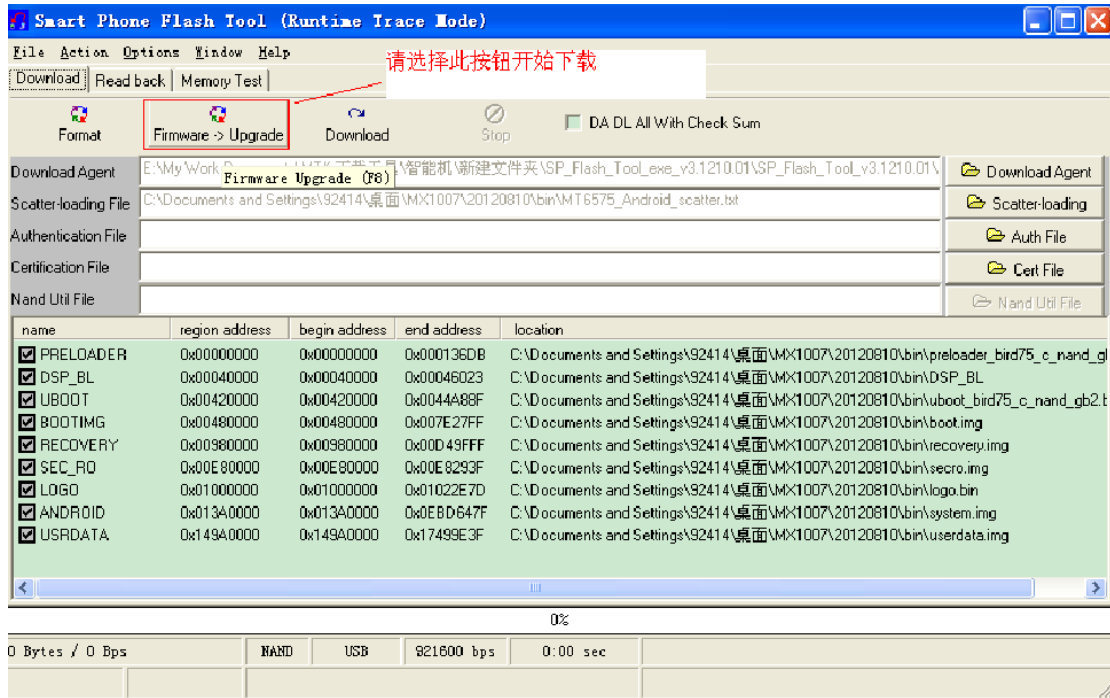

1. Unpack “SP_Flash_Tool_v3.1224.01” run “Flash_tool.exe”

2. click “scatter-loading”

4.

5.

6 Connect powered off Phone and PC

7.

9.Finish

The screenshot shows the 'Smart Phone Flash Tool (Runtime Trace Mode)' interface. A 'Firmware Upgr...' dialog box is overlaid on the main window, featuring a large green progress ring. The main window displays a list of components to be flashed, with checkboxes for each. A progress bar at the bottom indicates the current status of the flashing process.

name	region address	begin address	end address	file path
<input checked="" type="checkbox"/> PRELOADER	0x00000000	0x00000000	0x0001360	C:\Documents and Settings\92414\桌面\MT6575\bin\preloader_bird75_c_nand_g
<input checked="" type="checkbox"/> DSP_BL	0x00040000	0x00040000	0x0004600	C:\Documents and Settings\92414\桌面\MT6575\bin\dsp_bl
<input checked="" type="checkbox"/> UBOOT	0x00420000	0x00420000	0x0044A80	C:\Documents and Settings\92414\桌面\MT6575\bin\uboot_bird75_c_nand_gb2.t
<input checked="" type="checkbox"/> BOOTIMG	0x00480000	0x00480000	0x007E270	C:\Documents and Settings\92414\桌面\MT6575\bin\boot.img
<input checked="" type="checkbox"/> RECOVERY	0x00980000	0x00980000	0x00D49F0	C:\Documents and Settings\92414\桌面\MT6575\bin\recovery.img
<input checked="" type="checkbox"/> SEC_RO	0x00E80000	0x00E80000	0x00E8293F	C:\Documents and Settings\92414\桌面\MT6575\bin\secro.img
<input checked="" type="checkbox"/> LOGO	0x01000000	0x01000000	0x01022E7D	C:\Documents and Settings\92414\桌面\MT6575\bin\logo.bin
<input checked="" type="checkbox"/> ANDROID	0x013A0000	0x013A0000	0x0EBD647F	C:\Documents and Settings\92414\桌面\MT6575\bin\system.img
<input checked="" type="checkbox"/> USRDATA	0x149A0000	0x149A0000	0x17499E3F	C:\Documents and Settings\92414\桌面\MT6575\bin\userdata.img