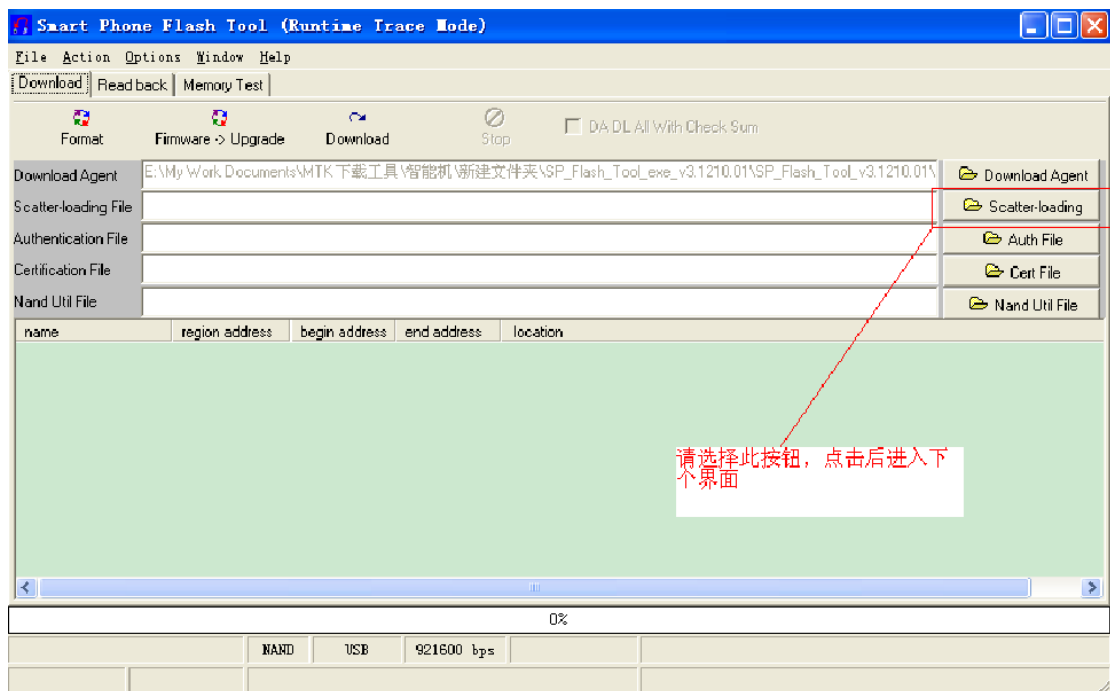

1. Unpack “SP_Flash_Tool_v3.1224.01” run “Flash_tool.exe”

2. click “scatter-loading”

4.

5.

6 Connect powered off Phone and PC

7.

9.Finish

The screenshot shows the 'Smart Phone Flash Tool (Runtime Trace Mode)' interface. A 'Firmware Upgr...' dialog box is overlaid on the main window, featuring a large green progress ring. The main window displays a list of components to be flashed, with checkboxes for each. A progress bar at the bottom indicates the current status of the flashing process.

name	region address	begin address	end address	file path
<input checked="" type="checkbox"/> PRELOADER	0x00000000	0x00000000	0x0001360	C:\Documents and Settings\92414\桌面\MT6575\bin\preloader_bird75_c_nand_g
<input checked="" type="checkbox"/> DSP_BL	0x00040000	0x00040000	0x0004600	C:\Documents and Settings\92414\桌面\MT6575\bin\dsp_bl
<input checked="" type="checkbox"/> UBOOT	0x00420000	0x00420000	0x0044A80	C:\Documents and Settings\92414\桌面\MT6575\bin\uboot_bird75_c_nand_gb2.t
<input checked="" type="checkbox"/> BOOTIMG	0x00480000	0x00480000	0x007E270	C:\Documents and Settings\92414\桌面\MT6575\bin\boot.img
<input checked="" type="checkbox"/> RECOVERY	0x00980000	0x00980000	0x00D49F0	C:\Documents and Settings\92414\桌面\MT6575\bin\recovery.img
<input checked="" type="checkbox"/> SEC_RO	0x00E80000	0x00E80000	0x00E8293F	C:\Documents and Settings\92414\桌面\MT6575\bin\secro.img
<input checked="" type="checkbox"/> LOGO	0x01000000	0x01000000	0x01022E7D	C:\Documents and Settings\92414\桌面\MT6575\bin\logo.bin
<input checked="" type="checkbox"/> ANDROID	0x013A0000	0x013A0000	0x0EBD647F	C:\Documents and Settings\92414\桌面\MT6575\bin\system.img
<input checked="" type="checkbox"/> USRDATA	0x149A0000	0x149A0000	0x17499E3F	C:\Documents and Settings\92414\桌面\MT6575\bin\userdata.img