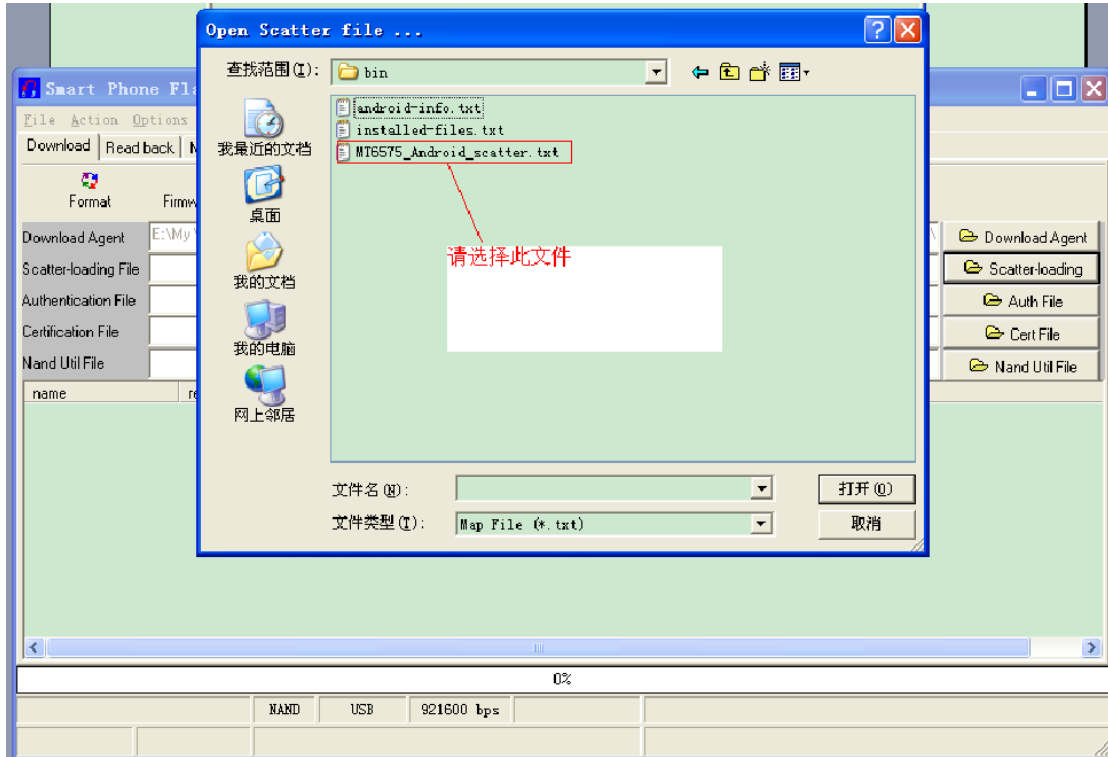

1. Unpack “SP_Flash_Tool_v3.1224.01” run “Flash_tool.exe”

2. click “scatter-loading”

4.

5.

6 Connect powered off Phone and PC

7.

9.Finish

The screenshot shows the 'Smart Phone Flash Tool (Runtime Trace Mode)' interface. A 'Firmware Upgr...' dialog box is overlaid on the main window, featuring a large green progress ring. The main window displays a list of components to be flashed, with checkboxes for each. A progress bar at the bottom indicates the current status of the flashing process.